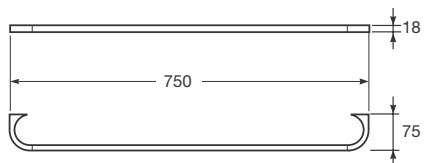

# TOALLEROS

Greige

Brushed  
steel

Chrome

Toallero mural.

**Ref. A8172700..**

750 x 75 x 18 mm

**Acabados:**