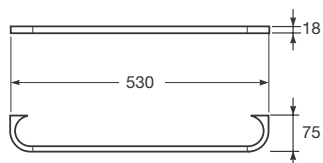

Toallero mural.

Ref. A8172710..

530 x 75 x 18 mm

Acabados:

01 Chrome

40 Greige

57 Brushed steel