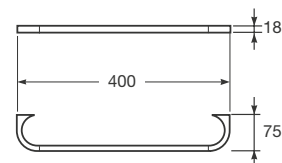

Toallero mural.

Ref. A8172720..

400 x 75 x 18 mm

Acabados:

01 Chrome

40 Greige

57 Brushed steel